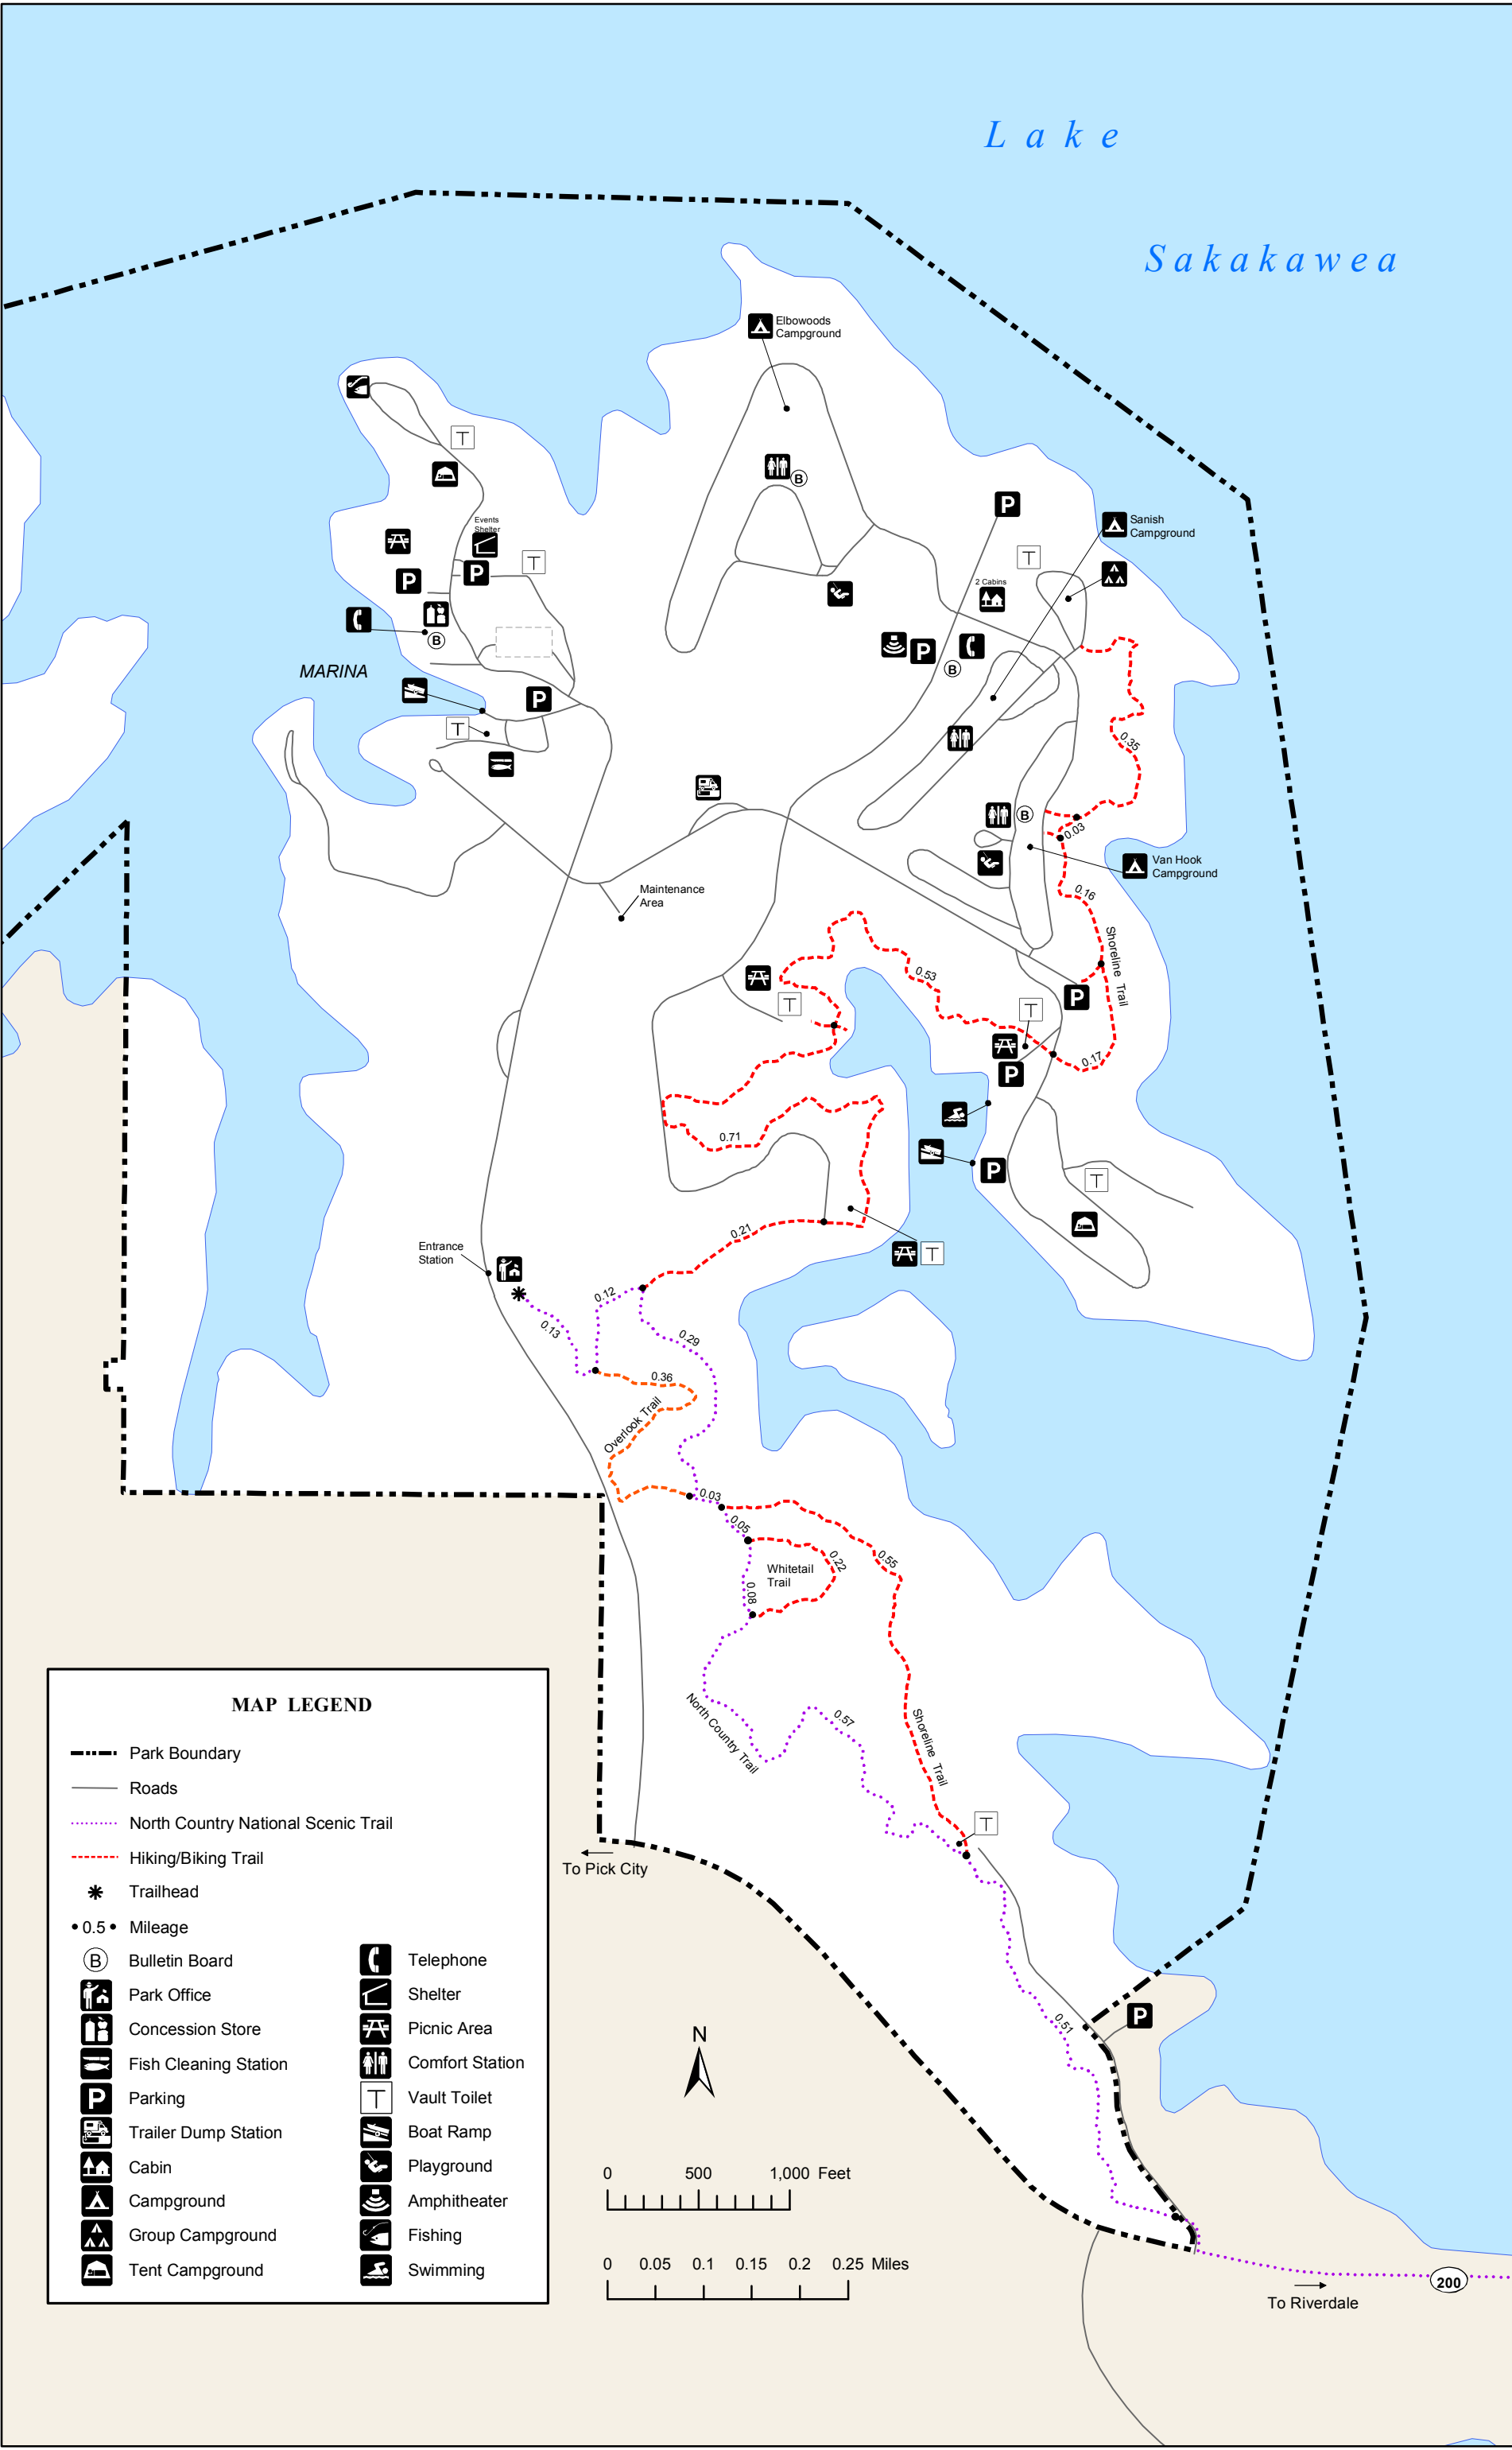

Lake

Sakakawea

MAP LEGEND

- Park Boundary
- Roads
- North Country National Scenic Trail
- Hiking/Biking Trail
- Trailhead
- 0.5 Mileage
- Bulletin Board
- Park Office
- Concession Store
- Fish Cleaning Station
- Parking
- Trailer Dump Station
- Cabin
- Campground
- Group Campground
- Tent Campground
- Telephone
- Shelter
- Picnic Area
- Comfort Station
- Vault Toilet
- Boat Ramp
- Playground
- Amphitheater
- Fishing
- Swimming

0 500 1,000 Feet

0 0.05 0.1 0.15 0.2 0.25 Miles

200